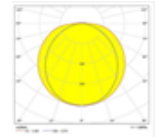

INTRO

Body	Extruded Aluminum
Diffuser	Opal PMMA
Source of Light	Power LED
Lumen/Watt	120Lm/W
Input Voltage	220-240V AC 50/60 Hz
Mounting	Surface
Dimensions	W:29mm H:63mm
Light Color	3000K-4000K-6500K
CRI	>80
Dim	DALI / 1-10V
IP Rating	IP54

LED

IP54

Product Code	Product	Watt	Lumen	CRI	Light Color	Dimensions mm
ITO60/29.14	Surface	14W	1680Lm	>80	3000-4000-6500K	29x63x600mm
ITO60/29.20	Surface	20W	2400Lm	>80	3000-4000-6500K	29x63x600mm
ITO90/29.28	Surface	28W	3360Lm	>80	3000-4000-6500K	29x63x900mm
ITO100/29.33	Surface	33W	3960Lm	>80	3000-4000-6500K	29x63x1000mm
ITO120/29.36	Surface	36W	4320Lm	>80	3000-4000-6500K	29x63x1200mm
ITO120/29.40	Surface	40W	4800Lm	>80	3000-4000-6500K	29x63x1200mm