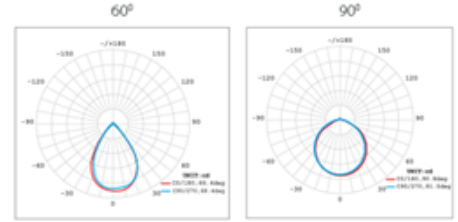

GAP MINI

Body	Extruded Aluminum
Diffuser	PMMA Optical Lens
Source of Light	Power LED
Lumen/Watt	135Lm/W
Input Voltage	220-240V AC 50/60 Hz
Mounting	Surface-Suspended
Dimensions	W:67mm H:61mm
Light Color	3000K-4000K-6500K
CRI	>80
Dim	DALI / 1-10V
IP Rating	IP54

LED

IP54

Product Code	Product	Watt	Lumen	CRI	Light Color	Dimensions mm
GAP90/67.70	Surface-Suspended	70W	9450Lm	>80	3000-4000-6500K	67x61x860mm
GAP115/67.100	Surface-Suspended	100W	13500Lm	>80	3000-4000-6500K	67x61x1140mm
GAP150/67.120	Surface-Suspended	120W	16200Lm	>80	3000-4000-6500K	67x61x1500mm
GAP150/67.150	Surface-Suspended	150W	20250Lm	>80	3000-4000-6500K	67x61x1500mm
GAP200/67.210	Surface-Suspended	210W	28350Lm	>80	3000-4000-6500K	67x61x2000mm