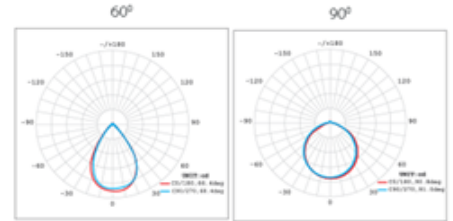

## GAP

<b>Body</b>	Extruded Aluminum
<b>Diffuser</b>	PMMA Optical Lens
<b>Source of Light</b>	Power LED
<b>Lumen/Watt</b>	135Lm/W
<b>Input Voltage</b>	220-240V AC 50/60 Hz
<b>Mounting</b>	Surface-Suspended
<b>Dimensions</b>	W:134mm H:61mm
<b>Light Color</b>	3000K-4000K-6500K
<b>CRI</b>	>80
<b>Dim</b>	DALI / 1-10V
<b>IP Rating</b>	IP54

LED

IP54

Product Code	Product	Watt	Lumen	CRI	Light Color	Dimensions mm
GAP115/134.240	Surface-Suspended	240W	32400Lm	>80	3000-4000-6500K	134x61x1140mm
GAP145/134.300	Surface-Suspended	300W	40500Lm	>80	3000-4000-6500K	134x61x1430mm