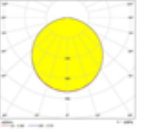

LED

IP40

Ürün Kodu	Ürün	Watt	Lumen	CRI	Işık Rengi	Ölçüler mm
FRM3030S/70.12	Sıva Üstü Led Panel	12W	1440Lm	>80	3000-4000-6500K	300x300x70mm
FRM3060S/70.22	Sıva Üstü Led Panel	22W	2640Lm	>80	3000-4000-6500K	300x600x70mm
FRM6060S/70.36	Sıva Üstü Led Panel	36W	4320Lm	>80	3000-4000-6500K	600x600x70mm
FRM30120S/70.36	Sıva Üstü Led Panel	36W	4320Lm	>80	3000-4000-6500K	300x1200x70mm
FRM60120S/70.70	Sıva Üstü Led Panel	70W	8400Lm	>80	3000-4000-6500K	600x1200x70mm
FRM120120S/70.140	Sıva Üstü Led Panel	140W	16800Lm	>80	3000-4000-6500K	1200x1200x70mm