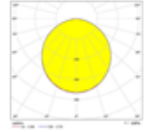

FORM SURFACE

Body	Stainless Steel
Diffuser	Opal PMMA-Micro Prismatic
Source of Light	Power LED
Lumen/Watt	120Lm/W
Input Voltage	220-240V AC 50/60 Hz
Mounting	Surface
Dimensions	H:70mm
Light Color	3000K-4000K-6500K
CRI	>80
Options	DALI / 1-10V
IP Rating	IP40
Led lifetime	100.000+

LED

IP40

Product Code	Product	Watt	Lumen	CRI	Light Color	Dimensions mm (L:W:H:)
FRM3030S/70.12	Surface	12W	1440Lm	>80	3000-4000-6500K	300x300x70mm
FRM3060S/70.22	Surface	22W	2640Lm	>80	3000-4000-6500K	300x600x70mm
FRM6060S/70.36	Surface	36W	4320Lm	>80	3000-4000-6500K	600x600x70mm
FRM30120S/70.36	Surface	36W	4320Lm	>80	3000-4000-6500K	300x1200x70mm
FRM60120S/70.70	Surface	70W	8400Lm	>80	3000-4000-6500K	600x1200x70mm
FRM120120S/70.140	Surface	140W	16800Lm	>80	3000-4000-6500K	1200x1200x70mm