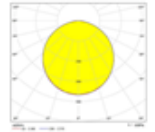

**FORM RECESSED**

<b>Body</b>	DKP Sheet
<b>Diffuser</b>	Opal PMMA-Micro Prismatic
<b>Source of Light</b>	Power LED
<b>Lumen/Watt</b>	120Lm/W
<b>Input Voltage</b>	220-240V AC 50/60 Hz
<b>Mounting</b>	Recessed
<b>Dimensions</b>	595x595x H:70mm
<b>Light Color</b>	3000K-4000K-6500K
<b>CRI</b>	>80
<b>Options</b>	DALI / 1-10V
<b>IP Rating</b>	IP40
<b>Led lifetime</b>	100.000+

LED

IP40

Product Code	Product	Watt	Lumen	CRI	Light Color	Dimensions mm (L:W:H:)
FRM3030/70.12	Recessed	12W	1440Lm	>80	3000-4000-6500K	295X295x70mm
FRM3060/70.22	Recessed	22W	2640Lm	>80	3000-4000-6500K	295X595x70mm
FRM6060/70.36	Recessed	36W	4320Lm	>80	3000-4000-6500K	595X595x70mm
FRM30120/70.36	Recessed	36W	4320Lm	>80	3000-4000-6500K	295X1195x70mm
FRM60120/70.70	Recessed	70W	8400Lm	>80	3000-4000-6500K	595X1195x70mm
FRM120120/70.140	Recessed	140W	16800Lm	>80	3000-4000-6500K	1195X1195x70mm