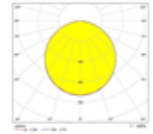

## FORM SUSPENDED

<b>Body</b>	Stainless Steel
<b>Diffuser</b>	Opal PMMA-Micro Prismatic
<b>Source of Light</b>	Power LED
<b>Lumen/Watt</b>	120Lm/W
<b>Input Voltage</b>	220-240V AC 50/60 Hz
<b>Mounting</b>	Suspended
<b>Dimensions</b>	H:70mm
<b>Light Color</b>	3000K-4000K-6500K
<b>CRI</b>	>80
<b>Options</b>	DALI / 1-10V
<b>IP Rating</b>	IP40
<b>Led lifetime</b>	100.000+

LED

IP40

Product Code	Product	Watt	Lumen	CRI	Light Color	Dimensions mm (W:H:)
FRM3030SU/70.12	Suspended	12W	1440Lm	>80	3000-4000-6500K	300x300x70mm
FRM3060SU/70.22	Suspended	22W	2640Lm	>80	3000-4000-6500K	300x600x70mm
FRM6060SU/70.36	Suspended	36W	4320Lm	>80	3000-4000-6500K	600x600x70mm
FRM30120SU/70.36	Suspended	36W	4320Lm	>80	3000-4000-6500K	300x1200x70mm
FRM60120SU/70.70	Suspended	70W	8400Lm	>80	3000-4000-6500K	600x1200x70mm
FRM120120SU/70.140	Suspended	140W	16800Lm	>80	3000-4000-6500K	1200x1200x70mm