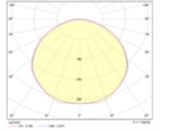

## FLOW

**Body**  
**Diffuser**  
**Source of Light**  
**Lumen/Watt**  
**Input Voltage**  
**Mounting**  
**Dimensions**  
**Light Color**  
**CRI**  
**Options**  
**IP Rating**  
**Led lifetime**

Extruded Aluminum  
 Opal PMMA-Micro Prismatic  
 Power LED  
 130Lm/W  
 220-240V AC 50/60 Hz  
 Surface-Suspended  
 W:70 H:90 L:1108 mm  
 3000-4000-6500K  
 >85  
 EMG-DALI  
 IP65  
 100.000+

Product Code	Watt	Lumen	IK	CRI	Light Color	Kg	Dimensions mm
FLW.2022.150	150W	19500Lm	IK08	>85	3000-4000-6500K	4,5Kg	W:70 H:90 L:1108mm
FLW.2022.110	110W	14300Lm	IK08	>85	3000-4000-6500K	4,5Kg	W:70 H:90 L:1108mm
FLW.2022.75	75W	9750Lm	IK08	>85	3000-4000-6500K	4,5Kg	W:70 H:90 L:1108mm