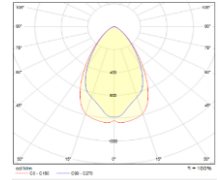

FLEX

Body
Diffuser
Source of Light
Lumen/Watt
Input Voltage
Mounting
Dimensions
Light Color
IP Rating
Options
CRI
Led lifetime

Aluminium Injection
 PMMA Optical Lens
 Power LED
 120Lm/W
 220-240V AC 50/60 Hz
 Surface-Suspended
 W:100 Ø:282mm
 3000-4000-6500K
 IP65
 EMG-DALI-Programmable
 <80
 100.000+

Product Code	Watt	Lumen	IK	CRI	Light Color	Kg	Dimensions mm
FLX.2022.100	100W	12000Lm	IK08	>80	3000-4000-6500K	4Kg	W:100 Ø:282mm
FLX.2022.75	75W	9000Lm	IK08	>80	3000-4000-6500K	4Kg	W:100 Ø:282mm
FLX.2022.60	60W	7200Lm	IK08	>80	3000-4000-6500K	4Kg	W:100 Ø:282mm