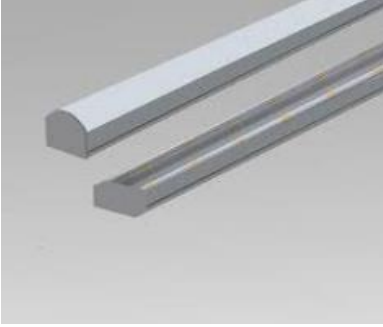

FAST LED BAR

Body	Extruded Aluminum
Diffuser	Opal PMMA
Source of Light	Power LED
Lumen/Watt	120Lm/W
Input Voltage	220-240V AC 50/60 Hz
Mounting	Surface
Dimensions	W:18mm H:110mm
Light Color	3000K-4000K-6500K
CRI	>80
Dim	DALI / 1-10V
IP Rating	IP40

CE  LED  IP40

Product Code	Product	Watt	Lumen	CRI	Light Color	Dimensions mm
DLT100/18.15	Surface	15W	1800Lm	>80	3000-4000-6500K	18x11x1000mm
DLT150/18.22	Surface	22W	2640Lm	>80	3000-4000-6500K	18x11x1500mm
DLT200/18.30	Surface	30W	3600Lm	>80	3000-4000-6500K	18x11x2000mm
DLT250/18.37	Surface	37W	4440Lm	>80	3000-4000-6500K	18x11x2500mm
DLT300/18.45	Surface	45W	5400Lm	>80	3000-4000-6500K	18x11x3000mm
DLT350/18.52	Surface	52W	6240Lm	>80	3000-4000-6500K	18x11x3500mm
DLT400/18.60	Surface	60W	7200Lm	>80	3000-4000-6500K	18x11x4000mm
DLT450/18.68	Surface	68W	8160Lm	>80	3000-4000-6500K	18x11x4500mm
DLT500/18.75	Surface	75W	9000Lm	>80	3000-4000-6500K	18x11x4500mm