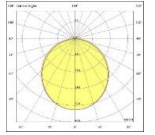

FAST LED BAR

Body	Extruded Aluminum
Diffuser	Opal PMMA
Source of Light	Power LED
Lumen/Watt	120Lm/W
Input Voltage	220-240V AC 50/60 Hz
Mounting	Surface
Dimensions	W:18mm H:110mm
Light Color	3000K-4000K-6500K
CRI	>80
Dim	DALI / 1-10V
IP Rating	IP40

CE  LED  IP40

Product Code	Product	Watt	Lumen	CRI	Light Color	Dimensions mm
DLT100/18.15	Surface	15W	1800Lm	>80	3000-4000-6500K	18x11x1000mm
DLT150/18.22	Surface	22W	2640Lm	>80	3000-4000-6500K	18x11x1500mm
DLT200/18.30	Surface	30W	3600Lm	>80	3000-4000-6500K	18x11x2000mm
DLT250/18.37	Surface	37W	4440Lm	>80	3000-4000-6500K	18x11x2500mm
DLT300/18.45	Surface	45W	5400Lm	>80	3000-4000-6500K	18x11x3000mm
DLT350/18.52	Surface	52W	6240Lm	>80	3000-4000-6500K	18x11x3500mm
DLT400/18.60	Surface	60W	7200Lm	>80	3000-4000-6500K	18x11x4000mm
DLT450/18.68	Surface	68W	8160Lm	>80	3000-4000-6500K	18x11x4500mm
DLT500/18.75	Surface	75W	9000Lm	>80	3000-4000-6500K	18x11x4500mm