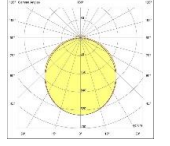

LED

IP40

Ürün Kodu	Ürün	Watt	Lumen	CRI	Işık Rengi	Ölçüler mm (Ø:H:)
ELT40/80.40	Sarkit Dairesel	40W	4800Lm	>80	3000-4000-6500K	400x80mm
ELT50/80.52	Sarkit Dairesel	52W	6240Lm	>80	3000-4000-6500K	500x80mm
ELT60/80.60	Sarkit Dairesel	60W	7200Lm	>80	3000-4000-6500K	600x80mm
ELT90/80.110	Sarkit Dairesel	110W	13200Lm	>80	3000-4000-6500K	900x80mm
ELT100/80.120	Sarkit Dairesel	120W	14400Lm	>80	3000-4000-6500K	1000x80mm
ELT120/80.200	Sarkit Dairesel	200W	24000Lm	>80	3000-4000-6500K	1200x80mm
ELT150/80.360	Sarkit Dairesel	360W	43200Lm	>80	3000-4000-6500K	1500x80mm