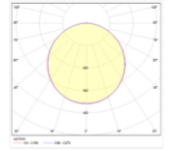

DOME

Body
Diffuser
Source of light
Lumen/Watt
Input voltage
Mounting
Power factor
Light color
IP rating
Options
CRI
Led lifetime

Die cast aluminum
 Opal PMMA
 Power LED
 130Lm/W
 220-240V AC 50/60 Hz
 Recessed ceiling mounting
 95+
 3000-4000-6500K
 IP20-IP44
 EMG-DALI
 80+
 100.000+

IP20

Product Code	Watt	Lumen	Power Factor	CRI	Light Color	Kg	Cut Size mm	Dimensions mm
DME.2022.25	25W	3000Lm	95+	80+	3000-4000-6500K	880gr	Ø:210mm	Ø:227 H:58 mm
DME.2022.20	20W	2500Lm	95+	80+	3000-4000-6500K	620gr	Ø:175mm	Ø:192 H:58 mm
DME.2022.16	16W	2000Lm	95+	80+	3000-4000-6500K	520gr	Ø:160mm	Ø:175 H:58 mm
DME.2022.12	12W	1500Lm	95+	80+	3000-4000-6500K	430gr	Ø:130mm	Ø:147 H:54 mm
DME.2022.8	8W	1000Lm	95+	80+	3000-4000-6500K	320gr	Ø:105mm	Ø:117 H:48 mm
DME.2022.6	6W	750Lm	95+	80+	3000-4000-6500K	260gr	Ø:85mm	Ø:97 H:55 mm