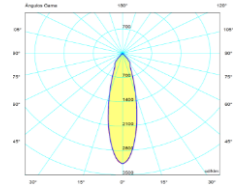

DIVA

Body
Diffuser
Source of light
Lumen/Watt
Input voltage
Mounting
Power factor
Light color
IP rating
Options
CRI
Led lifetime

Die cast aluminum
 Opal PMMA
 Power LED
 130Lm/W
 220-240V AC 50/60 Hz
 Recessed ceiling mounting
 95+
 3000-4000-6500K
 IP20-IP44
 EMG-DALI
 80+
 100.000+

IP20

Product Code	Watt	Lumen	Power Factor	CRI	Light Color	Kg	Cut Size mm	Dimensions mm
DVA.2022.40	40W	5000Lm	95+	80+	3000-4000-6500K	1300gr	Ø:2x175mm	H:192 W:384 D:120mm
DVA.2022.32	32W	4000Lm	95+	80+	3000-4000-6500K	1100gr	Ø:2x160mm	H:175 W:350 D:120mm
DVA.2022.24	24W	3500Lm	95+	80+	3000-4000-6500K	910gr	Ø:2x130mm	H:147 W:294 D:120mm
DVA.2022.16	16W	2000Lm	95+	80+	3000-4000-6500K	690gr	Ø:2x105mm	H:117 W:234 D:120mm
DVA.2022.12	12W	1500Lm	95+	80+	3000-4000-6500K	505gr	Ø:2x85mm	H:97 W:194 D:120mm