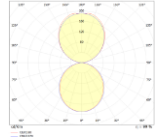

DELTA WALL UP&DOWN

Body
Diffuser
Source of Light
Lumen/Watt
Input Voltage
Mounting
Dimensions
Light Color
CRI
Dim
IP Rating

Extruded Aluminum
 Opal PMMA-Micro Prismatic
 Power LED
 120Lm/W
 220-240V AC 50/60 Hz
 Wall
 W:35mm H:100mm
 3000K-4000K-6500K
 >80
 DALI / 1-10V
 IP40

CE  LED  IP40

Product Code	Product	Watt	Lumen	CRI	Light Color	Dimensions mm
DLT50/35.22	Wall Up & Down	22W	2640Lm	>80	3000-4000-6500K	35x100x500mm
DLT50/35.16	Wall Up & Down	32W	3840Lm	>80	3000-4000-6500K	35x100x500mm
DLT100/35.44	Wall Up & Down	44W	5280Lm	>80	3000-4000-6500K	35x100x1000mm
DLT100/35.64	Wall Up & Down	64W	7680Lm	>80	3000-4000-6500K	35x100x1000mm
DLT120/35.54	Wall Up & Down	54W	6480Lm	>80	3000-4000-6500K	35x100x1200mm
DLT120/35.78	Wall Up & Down	78W	9360Lm	>80	3000-4000-6500K	35x100x1200mm
DLT150/35.66	Wall Up & Down	66W	7920Lm	>80	3000-4000-6500K	35x100x1500mm
DLT150/35.96	Wall Up & Down	96W	11520Lm	>80	3000-4000-6500K	35x100x1500mm
DLT200/35.84	Wall Up & Down	88W	10560Lm	>80	3000-4000-6500K	35x100x2000mm
DLT200/35.128	Wall Up & Down	128W	15360Lm	>80	3000-4000-6500K	35x100x2000mm
DLT250/35.110	Wall Up & Down	110W	13200Lm	>80	3000-4000-6500K	35x100x2500mm
DLT250/35.160	Wall Up & Down	160W	19200Lm	>80	3000-4000-6500K	35x100x2500mm
DLT300/35.132	Wall Up & Down	132W	15840Lm	>80	3000-4000-6500K	35x100x3000mm
DLT300/35.192	Wall Up & Down	192W	23040Lm	>80	3000-4000-6500K	35x100x3000mm