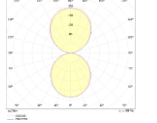

## DELTA WALL UP&amp;DOWN

**Gövde**  
**Difüzör**  
**Işık Kaynağı**  
**Lümen/Watt**  
**Giriş Gerilimi**  
**Montaj**  
**Ölçüler**  
**Renk Sıcaklığı**  
**CRI**  
**Dim**  
**IP Değeri**

Ekstrüde Alüminyum Profil  
 Opal PMMA-Micro Prizmatik  
 Power LED  
 120Lm/W  
 220-240V AC 50/60 Hz  
 Wall Up&Down  
 W:35mm H:100mm  
 3000K-4000K-6500K  
 >80  
 DALI / 1-10V  
 IP40

CE RoHS LED IP40

Ürün Kodu	Ürün	Watt	Lumen	CRI	Işık Rengi	Ölçüler mm
DLT50/35.22	Wall Up & Down	22W	2640Lm	>80	3000-4000-6500K	35x100x500mm
DLT50/35.16	Wall Up & Down	32W	3840Lm	>80	3000-4000-6500K	35x100x500mm
DLT100/35.44	Wall Up & Down	44W	5280Lm	>80	3000-4000-6500K	35x100x1000mm
DLT100/35.64	Wall Up & Down	64W	7680Lm	>80	3000-4000-6500K	35x100x1000mm
DLT120/35.54	Wall Up & Down	54W	6480Lm	>80	3000-4000-6500K	35x100x1200mm
DLT120/35.78	Wall Up & Down	78W	9360Lm	>80	3000-4000-6500K	35x100x1200mm
DLT150/35.66	Wall Up & Down	66W	7920Lm	>80	3000-4000-6500K	35x100x1500mm
DLT150/35.96	Wall Up & Down	96W	11520Lm	>80	3000-4000-6500K	35x100x1500mm
DLT200/35.84	Wall Up & Down	88W	10560Lm	>80	3000-4000-6500K	35x100x2000mm
DLT200/35.128	Wall Up & Down	128W	15360Lm	>80	3000-4000-6500K	35x100x2000mm
DLT250/35.110	Wall Up & Down	110W	13200Lm	>80	3000-4000-6500K	35x100x2500mm
DLT250/35.160	Wall Up & Down	160W	19200Lm	>80	3000-4000-6500K	35x100x2500mm
DLT300/35.132	Wall Up & Down	132W	15840Lm	>80	3000-4000-6500K	35x100x3000mm
DLT300/35.192	Wall Up & Down	192W	23040Lm	>80	3000-4000-6500K	35x100x3000mm