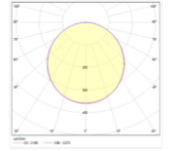

DECO

Body
Diffuser
Source of light
Lumen/Watt
Input voltage
Mounting
Power factor
Light color
IP rating
Options
CRI
Led lifetime

Die cast aluminum
 Aluminum reflector - PMMA
 COB LED
 130Lm/W
 220-240V AC 50/60 Hz
 Recessed ceiling mounting
 95+
 3000-4000-6500K
 IP20-IP44
 EMG-DALI
 80+
 100.000+

IP20

Product Code	Watt	Lumen	Power Factor	CRI	Light Color	Kg	Cut Size mm	Dimensions mm
DCO.2022.25	25W	3125Lm	95+	80+	3000-4000-6500K	700gr	Ø:210mm	Ø:227 D: 85mm
DCO.2022.18	18W	2250Lm	95+	80+	3000-4000-6500K	530gr	Ø:175mm	Ø:192 D: 85mm
DCO.2022.18	18W	2250Lm	95+	80+	3000-4000-6500K	470gr	Ø:160mm	Ø:175 D: 85mm
DCO.2022.12	12W	1500Lm	95+	80+	3000-4000-6500K	360gr	Ø:130mm	Ø:147 D: 75mm
DCO.2022.9	9W	1125Lm	95+	80+	3000-4000-6500K	300gr	Ø:105mm	Ø:117 D: 70mm
DCO.2022.6	6W	750Lm	95+	80+	3000-4000-6500K	280gr	Ø:85mm	Ø:97 D: 70mm