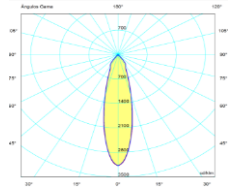

COSMO

Body
Diffuser
Source of light
Lumen/Watt
Input voltage
Mounting
Power factor
Light color
IP rating
Options
CRI
Led lifetime

Die cast aluminum
 Aluminum reflector - PMMA
 COB LED
 130Lm/W
 220-240V AC 50/60 Hz
 Recessed ceiling mounting
 95+
 3000-4000-6500K
 IP20-IP44
 EMG-DALI
 80+
 100.000+

IP20

Product Code	Watt	Lumen	Power Factor	CRI	Light Color	Kg	Cut Size mm	Dimensions mm
CSM.2022.50	50W	6500Lm	95+	80+	3000-4000-6500K	1300gr	Ø:2x175mm	H:192 W:384 D:120mm
CSM.2022.36	36W	4680Lm	95+	80+	3000-4000-6500K	910gr	Ø:2x160mm	H:175 W:350 D:120mm
CSM.2022.24	24W	3120Lm	95+	80+	3000-4000-6500K	690gr	Ø:2x130mm	H:147 W:294 D:120mm
CSM.2022.18	18W	2340Lm	95+	80+	3000-4000-6500K	595gr	Ø:2x105mm	H:117 W:234 D:120mm
CSM.2022.12	12W	1500Lm	95+	80+	3000-4000-6500K	505gr	Ø:2x85mm	H:97 W:194 D:120mm