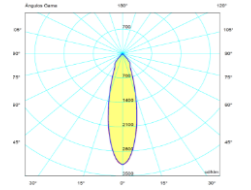

CAPRI

Body
Diffuser
Source of light
Lumen/Watt
Input voltage
Mounting
Power factor
Light color
IP rating
Options
CRI
Led lifetime

Die cast aluminum
 Opal PMMA
 Power LED
 130Lm/W
 220-240V AC 50/60 Hz
 Recessed ceiling mounting
 95+
 3000-4000-6500K
 IP20-IP44
 EMG-DALI
 80+
 100.000+

IP20

Product Code	Watt	Lumen	Power Factor	CRI	Light Color	Kg	Cut Size mm	Dimensions mm
CPR.2022.40	40W	5000Lm	95+	80+	3000-4000-6500K	1300gr	Ø:2x175mm	H:192 W:384 D:120mm
CPR.2022.32	32W	4000Lm	95+	80+	3000-4000-6500K	1100gr	Ø:2x160mm	H:175 W:350 D:120mm
CPR.2022.24	24W	3500Lm	95+	80+	3000-4000-6500K	910gr	Ø:2x130mm	H:147 W:294 D:120mm
CPR.2022.16	16W	2000Lm	95+	80+	3000-4000-6500K	690gr	Ø:2x105mm	H:117 W:234 D:120mm
CPR.2022.12	12W	1500Lm	95+	80+	3000-4000-6500K	505gr	Ø:2x85mm	H:97 W:194 D:120mm