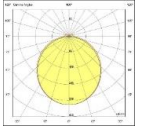

CE  LED  IP20

Ürün Kodu	Ürün	Watt	Lumen	CRI	Işık Rengi	Ölçüler mm (W:H:L)
BOR60.SR/100.66	Sarkit Dekoratif	53W	6360Lm	>80	3000-4000-6500K	100x80x600x600mm
BOR120.SR/100.79	Sarkit Dekoratif	79W	9480Lm	>80	3000-4000-6500K	100x80x600x1200mm
BOR240.SR/100.68	Sarkit Dekoratif	210W	25200Lm	>80	3000-4000-6500K	100x80x1200x1200mm