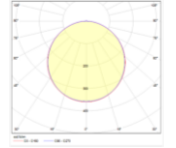

| Product Code | Watt | Lumen | Power Factor | CRI | Light Color | Kg | Cut Size mm | Dimensions mm |
|--------------|------|--------|--------------|-----|-----------------|-------|-------------|---------------|
| ARA.2022.25 | 25W | 3000Lm | 95+ | 80+ | 3000-4000-6500K | 700gr | Ø:210mm | Ø:227 H:85 mm |
| ARA.2022.20 | 20W | 2500Lm | 95+ | 80+ | 3000-4000-6500K | 530gr | Ø:175mm | Ø:192 H:85 mm |
| ARA.2022.16 | 16W | 2000Lm | 95+ | 80+ | 3000-4000-6500K | 470gr | Ø:160mm | Ø:175 H:85 mm |
| ARA.2022.8 | 8W | 1000Lm | 95+ | 80+ | 3000-4000-6500K | 360gr | Ø:130mm | Ø:147 H:80 mm |
| ARA.2022.6 | 6W | 750Lm | 95+ | 80+ | 3000-4000-6500K | 300gr | Ø:105mm | Ø:117 H:70 mm |
| ARA.2022.6 | 6W | 750Lm | 95+ | 80+ | 3000-4000-6500K | 280gr | Ø:85mm | Ø:97 H:70 mm |