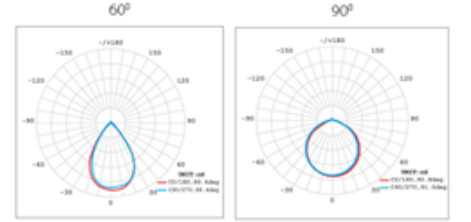

## ASTRA 400

<b>Body</b>	Aluminium Injection
<b>Diffuser</b>	PMMA Optical Lens
<b>Source of Light</b>	Power LED
<b>Lumen/Watt</b>	135Lm/W
<b>Input Voltage</b>	220-240V AC 50/60 Hz
<b>Mounting</b>	Surface-Suspended
<b>Dimensions</b>	W:535 H:107 L:315mm
<b>Light Color</b>	3000K-4000K-6500K
<b>CRI</b>	>80
<b>Options</b>	DALI / 1-10V
<b>IP Rating</b>	IP66
<b>Led lifetime</b>	100.000+

LED

IP66

Product Code	Product	Watt	Lumen	CRI	Light Color	Dimensions mm
ATR.400/535.200	Floodlight	200W	27000Lm	>80	3000-4000-6500K	315x535x107mm
ATR.400/535.300	Floodlight	300W	40500Lm	>80	3000-4000-6500K	315x535x107mm
ATR.400/535.400	Floodlight	400W	54000Lm	>80	3000-4000-6500K	315x535x107mm