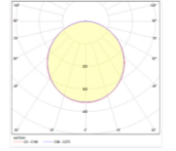

IP20

Product Code	Watt	Lumen	Power Factor	CRI	Light Color	Kg	Cut Size mm	Dimensions mm
AST.2022.12	12W	1560Lm	95+	80+	3000-4000-6500K	430gr	Ø:1050mm	W:120 D: 85mm
AST.2022.9	9W	1170Lm	95+	80+	3000-4000-6500K	400gr	Ø:80mm	W:90 D: 85mm