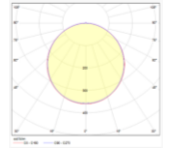

ARENA

Body
Diffuser
Source of light
Lumen/Watt
Input voltage
Mounting
Power factor
Light color
IP rating
Options
CRI
Led lifetime

Die cast aluminum
 Aluminum reflector - PMMA
 COB LED
 130Lm/W
 220-240V AC 50/60 Hz
 Recessed ceiling mounting
 95+
 3000-4000-6500K
 IP20-IP44
 EMG-DALI
 80+
 100.000+

IP20

Product Code	Watt	Lumen	Power Factor	CRI	Light Color	Kg	Cut Size mm	Dimensions mm
ARN.2022.25	25W	3250Lm	95+	80+	3000-4000-6500K	860gr	Ø:175mm	H:192 D: 55mm
ARN.2022.18	18W	2340Lm	95+	80+	3000-4000-6500K	580gr	Ø:130mm	H:147 D: 54mm
ARN.2022.12	12W	1560Lm	95+	80+	3000-4000-6500K	420gr	Ø:105mm	H:117 D: 48mm
ARN.2022.9	9W	1170Lm	95+	80+	3000-4000-6500K	370gr	Ø:85mm	H:97 D: 45mm