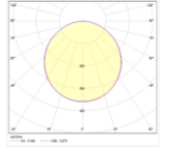

IP20

Product Code	Watt	Lumen	Power Factor	CRI	Light Color	Kg	Cut Size mm	Dimensions mm
ALT.2022.25	25W	3250Lm	95+	80+	3000-4000-6500K	700gr	Ø:210mm	Ø:227 D: 85mm
ALT.2022.18	18W	2340Lm	95+	80+	3000-4000-6500K	530gr	Ø:175mm	Ø:192 D: 85mm
ALT.2022.18	18W	2340Lm	95+	80+	3000-4000-6500K	470gr	Ø:160mm	Ø:175 D: 85mm
ALT.2022.12	12W	1560Lm	95+	80+	3000-4000-6500K	360gr	Ø:130mm	Ø:147 D: 75mm
ALT.2022.9	9W	1170Lm	95+	80+	3000-4000-6500K	300gr	Ø:105mm	Ø:117 D: 70mm
ALT.2022.6	6W	780Lm	95+	80+	3000-4000-6500K	280gr	Ø:85mm	Ø:97 D: 70mm