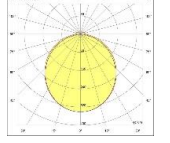

ALPHA SARKIT

Gövde
Difüzör
Işık Kaynağı
Lümen/Watt
Giriş Gerilimi
Montaj
Ölçüler
Renk Sıcaklığı
CRI
Dim
IP Değeri

Paslanmaz Çelik
 Opal PMMA-Micro Prizmatik
 Power LED
 120Lm/W
 220-240V AC 50/60 Hz
 Sarkıt
 W:70mm H:80mm
 3000-4000-6500K
 >80
 DALI / 1-10V
 IP40

IP40

Ürün Kodu	Ürün	Watt	Lumen	CRI	Işık Rengi	Ölçüler mm (Ø:W:H:)
APH50/70.29	Sarkıt Silindir	29W	3480Lm	>80	3000-4000-6500K	500x70x80mm
APH60/70.35	Sarkıt Silindir	35W	4200Lm	>80	3000-4000-6500K	600x70x80mm
APH90/70.57	Sarkıt Silindir	57W	6840Lm	>80	3000-4000-6500K	900x70x80mm
APH100/70.64	Sarkıt Silindir	64W	7680Lm	>80	3000-4000-6500K	1000x70x80mm
APH120/70.77	Sarkıt Silindir	77W	9240Lm	>80	3000-4000-6500K	1200x70x80mm
APH150/70.97	Sarkıt Silindir	97W	11640Lm	>80	3000-4000-6500K	1500x70x80mm
APH180/70.119	Sarkıt Silindir	119W	14280Lm	>80	3000-4000-6500K	1800x70x80mm
APH200/70.132	Sarkıt Silindir	132W	15840Lm	>80	3000-4000-6500K	2000x70x80mm
APH220/70.146	Sarkıt Silindir	146W	17520Lm	>80	3000-4000-6500K	2200x70x80mm
APH250/70.167	Sarkıt Silindir	167W	20040Lm	>80	3000-4000-6500K	2500x70x80mm
APH280/70.188	Sarkıt Silindir	188W	22560Lm	>80	3000-4000-6500K	2800x70x80mm
APH300/70.200	Sarkıt Silindir	200W	24000Lm	>80	3000-4000-6500K	3000x70x80mm
APH320/70.216	Sarkıt Silindir	216W	25920Lm	>80	3000-4000-6500K	3200x70x80mm
APH350/70.235	Sarkıt Silindir	235W	28200Lm	>80	3000-4000-6500K	3500x70x80mm
APH380/70.258	Sarkıt Silindir	258W	30960Lm	>80	3000-4000-6500K	3800x70x80mm
APH400/70.272	Sarkıt Silindir	272W	32640Lm	>80	3000-4000-6500K	4000x70x80mm
APH450/70.302	Sarkıt Silindir	302W	36240Lm	>80	3000-4000-6500K	4500x70x80mm
APH500/70.332	Sarkıt Silindir	332W	39840Lm	>80	3000-4000-6500K	5000x70x80mm